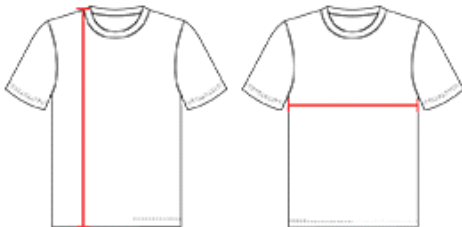

HOW TO MEASURE

These product specifications reference a product's measurements. For sizing information and guidance, please reference our sizing charts.

BODY LENGTH

Measured on the front from the shoulder/neck intersection to the bottom of the garment.

CHEST WIDTH

Measured across the chest, 1" below the armhole seam.