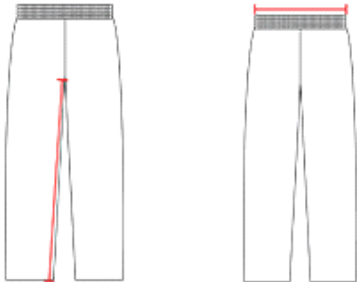

HOW TO MEASURE

These product specifications reference a product's measurements. For sizing information and guidance, please reference our sizing charts.

WAIST WIDTH

Measured across the top of the waist opening.

INSEAM

Measured from crotch point to bottom leg opening.