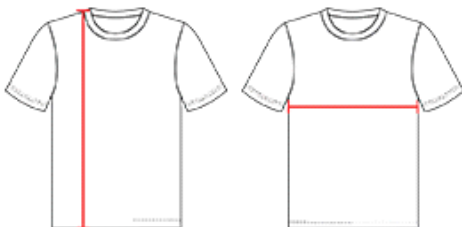

HOW TO MEASURE

These product specifications reference a product's measurements. For sizing information and guidance, please reference our sizing charts.

BODY LENGTH

Measured on the front from the shoulder/neck intersection to the bottom of the garment.

CHEST WIDTH

Measured across the chest, 1" below the armhole seam.