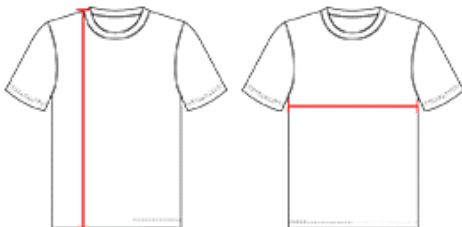

#420300

OMBRE TEE

- 100% Polyester moisture management/antimicrobial performance fabric
- Sublimated front and back body
- Badger Sport paneled shoulder for maximum movement
- Self-fabric collar
- Double-needle hem
- Badger heat seal logo on left sleeve

COLORS

SPECIFICATIONS

Color	XS	S	M	L	XL	2XL	3XL	4XL
Piece Weight measured in pounds	0.00	0.00	0.00	0.00	0.00	0.00	0.00	0.00
Case Count # of units per case	1	1	1	1	1	1	1	1

HOW TO MEASURE

These product specifications reference a product's measurements. For sizing information and guidance, please reference our sizing charts.

BODY LENGTH

Measured on the front from the shoulder/neck intersection to the bottom of the garment.

CHEST WIDTH

Measured across the chest, 1" below the armhole seam.