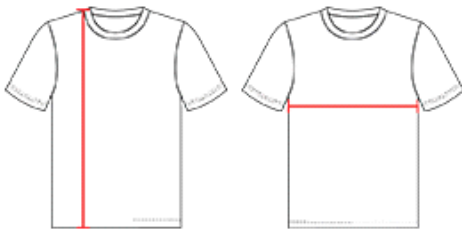

#589RSP MEN'S

ADULT SINGLE PLY REVERSIBLE JERSEY

- 100% Extreme Bonded Mock Mesh Single Ply Reversible Cationic Polyester With Moisture Wicking Properties
- Two Color Ultra Light Bonded Mesh
- Feld Seamed for Durability and Comfort
- Fully Reversible Jersey

COLORS

SPECIFICATIONS

Color	S	S	S	M	M	L	L	L	XL	XL	2XL	3XL
Piece Weight measured in pounds	0.50	0.50	0.50	0.50	0.50	0.50	0.50	0.50	0.50	0.50	0.50	0.50
Case Count # of units per case	100	200	60	60	200	50	60	200	50	200	40	25

HOW TO MEASURE

These product specifications reference a product's measurements. For sizing information and guidance, please reference our sizing charts.

BODY LENGTH

Measured on the front from the shoulder/neck intersection to the bottom of the garment.