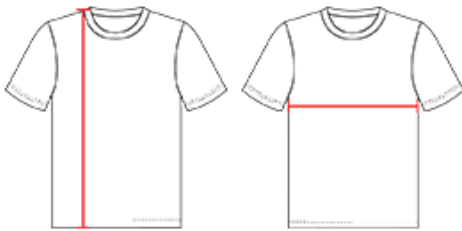

#SJ102A MEN'S

ADULT HEADER SOCCER JERSEY

- 100% Extreme Diamond Knit Mock Mesh Cationic Colorfast Polyester With Moisture Managementfibers
- 100% Polyester Rib Knit
- Solid Color Diamond Knit Body With Contrast Color Body Fabric Inserts On Shoulders
- Body Color Reverse Facing Diamond Knit Set-Inshort Sleeves With Contrast Color Over Hemmedsleeve End Binding
- Matching Body Color Set-In Ribbed Crew Neck Collar
- Straight Hemmed Bottom And Sleeves

COLORS

SPECIFICATIONS

| Color | S | S | M | M | M | L | L | L | XL | XL | XL | 2XL | 2XL | 2XL |
|---|------|------|------|------|------|------|------|------|------|------|------|------|------|------|
| Piece Weight measured in pounds | 0.38 | 0.38 | 0.38 | 0.38 | 0.38 | 0.38 | 0.38 | 0.38 | 0.38 | 0.38 | 0.38 | 0.38 | 0.38 | 0.38 |
| Case Count # of units per case | 200 | 65 | 200 | 100 | 65 | 200 | 100 | 65 | 200 | 100 | 65 | 200 | 65 | 100 |

HOW TO MEASURE

These product specifications reference a product's measurements. For sizing information and guidance, please reference our sizing charts.

BODY LENGTH

Measured on the front from the shoulder/neck intersection to the bottom of the garment.