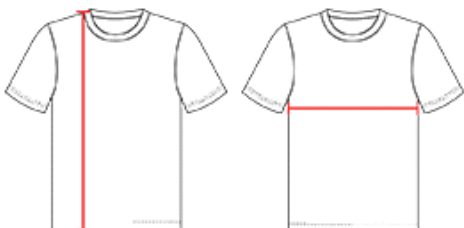

#SJ102Y **YOUTH** YOUTH HEADER SOCCER JERSEY

- 100% Extreme Diamond Knit Mock Mesh Cationic Colorfast Polyester With Moisture Managementfibers
- 100% Polyester Rib Knit
- Solid Color Diamond Knit Body With Contrast Color Body Fabric Inserts On Shoulders
- Body Color Reverse Facing Diamond Knit Set-Inshort Sleeves With Contrast Color Over Hemmedsleeve End Binding
- Matching Body Color Set-In Ribbed Crew Neck Collar
- Straight Hemmed Bottom And Sleeves

COLORS

SPECIFICATIONS

Color	XXS	XXS	XS	XS	S	S	M	M	L	L	XL	XL
Piece Weight measured in pounds	0.25	0.25	0.25	0.25	0.25	0.25	0.25	0.25	0.25	0.25	0.25	0.25
Case Count # of units per case	200	75	200	75	200	75	200	75	200	75	200	75

HOW TO MEASURE

These product specifications reference a product's measurements. For sizing information and guidance, please reference our sizing charts.

BODY LENGTH

Measured on the front from the shoulder/neck intersection to the bottom of the garment.

CHEST WIDTH

Measured across the chest, 1" below the armhole seam.