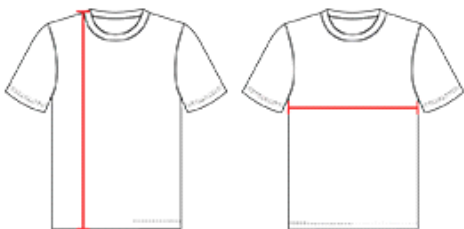

HOW TO MEASURE

These product specifications reference a product's measurements. For sizing information and guidance, please reference our sizing charts.

BODY LENGTH

Measured on the front from the shoulder/neck intersection to the bottom of the garment.

CHEST WIDTH

Measured across the chest, 1" below the armhole seam.