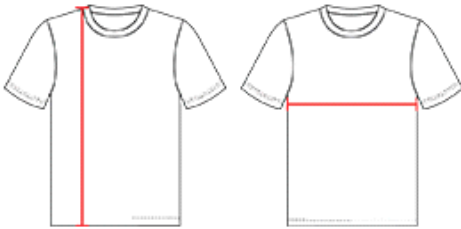

#761FFJ **MEN'S** ADULT SWIFT MESH REVERSIBLE FLAG FOOTBALL JERSEY

- 100% Extreme Mesh Cationic Colorfast Polyester 70 Denier Tricot Mesh With Moisture Management Finish
- 100% Polyester (Flags)
- Reversible Waist Length Sleeveless Jersey
- 3 Regulation Attached Football Flags With 2X2 Velcro Patches
- Modified V-Neck Silhouette
- Official Flag Football Jersey

COLORS

SPECIFICATIONS

Color	S/M	L/XL	2XL/3XL
Piece Weight measured in pounds	0.51	0.51	0.51
Case Count # of units per case	70	60	70

HOW TO MEASURE

These product specifications reference a product's measurements. For sizing information and guidance, please reference our sizing charts.

BODY LENGTH

Measured on the front from the shoulder/neck intersection to the bottom of the garment.

CHEST WIDTH

Measured across the chest, 1" below the armhole seam.