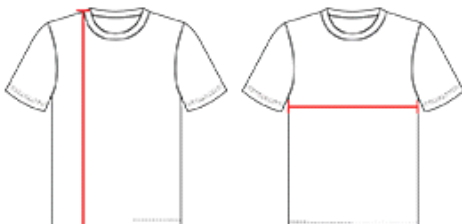

# #220100 YOUTH GRIT YOUTH TEE

- 100% Polyester moisture management/antimicrobial performance fabric
- Sublimated back body
- Badger sport shoulder for maximum movement
- Self-fabric collar
- Double-needle hem
- Badger heat seal logo on left sleeve

## SPECIFICATIONS

Color	XS	S	M	L	XL
<b>Piece Weight</b> measured in pounds	0.25	0.25	0.25	0.25	0.25
<b>Spec Body Length</b> measured in inches	21	23	25	26	27
<b>Spec Chest Width</b> measured in inches	15	16	17	18	19
<b>Case Count</b> # of units per case	36	36	36	36	36

### BODY LENGTH

Measured on the front from the shoulder/neck intersection to the bottom of the garment.