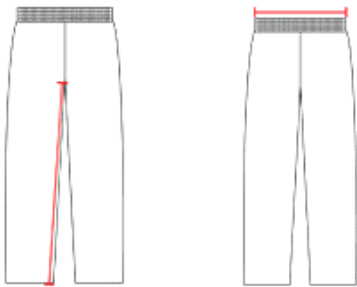

#LLBDK3 YOUTH YOUTH BASEBALL PANT

- 100% Double Knit 9.5 Oz. Polyester
- Pull-On Style with 5 Belt Loops
- Four-Needle Elastic Waistband
- Concealed Inside Drawcord
- Fake Fly for Up-Scale Look
- Double Welt Set-In Back Pocket

COLORS

SPECIFICATIONS

Color	XXS	XS	S	M	L	XL	2XL	3XL
Piece Weight measured in pounds	0.36	0.36	0.36	0.36	0.36	0.36	0.36	0.36
Case Count # of units per case	1	1	1	1	1	1	1	1

HOW TO MEASURE

These product specifications reference a product's measurements. For sizing information and guidance, please reference our sizing charts.

WAIST WIDTH

Measured across the top of the waist opening.

INSEAM

Measured from crotch point to bottom leg opening.