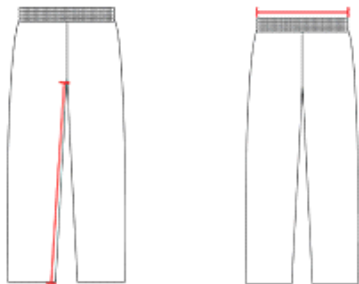

HOW TO MEASURE

These product specifications reference a product's measurements. For sizing information and guidance, please reference our sizing charts.

WAIST WIDTH

Measured across the top of the waist opening.

INSEAM

Measured from crotch point to bottom leg opening.