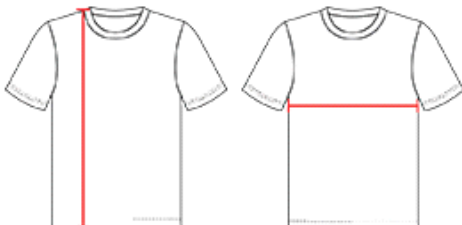

#417100 **MEN'S** TONAL BLEND TEE

- Badger heat seal logo on left sleeve
- Self-fabric collar
- Badger sport paneled shoulder for maximum movement
- Double-needle hem
- 100% Sublimated Polyester moisture management/antimicrobial fabric

COLORS

SPECIFICATIONS

Color	XS	S	M	L	XL	2XL	3XL	4XL
Piece Weight measured in pounds	0.36	0.36	0.36	0.36	0.36	0.36	0.36	0.36
Spec Body Length measured in inches	28	29	30	31	32	33	34	35
Spec Chest Width measured in inches	17	19	21	23	25	27	29	31
Case Count # of units per case	36	36	36	36	36	36	24	24

HOW TO MEASURE

These product specifications reference a product's measurements. For sizing information and guidance, please reference our sizing charts.

BODY LENGTH

Measured on the front from the shoulder/neck intersection to the bottom of the garment.

CHEST WIDTH

Measured across the chest, 1" below the armhole seam.