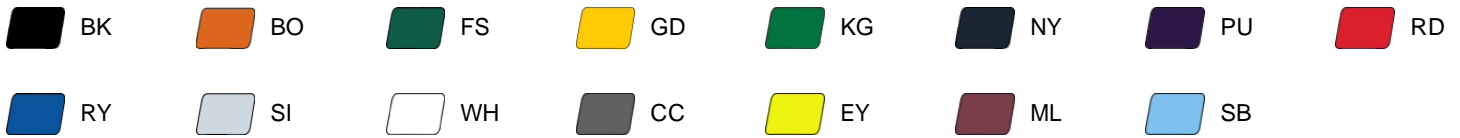

#522MMY **YOUTH** YOUTH BASEBALL 2 BUTTON HENLEY JERSEY

- 100% Extreme Mock Mesh Cationic Colorfast Poly With Moisture Management Fibers
- Two Button Henley Insert Placket
- Self-Material Set In Collar

COLORS

SPECIFICATIONS

Color	XXS	XS	S	M	M	L	L	XL
Piece Weight measured in pounds	0.42	0.42	0.42	0.42	0.42	0.42	0.42	0.42
Case Count # of units per case	60	90	90	90	200	70	200	70

HOW TO MEASURE

These product specifications reference a product's measurements. For sizing information and guidance, please reference our sizing charts.