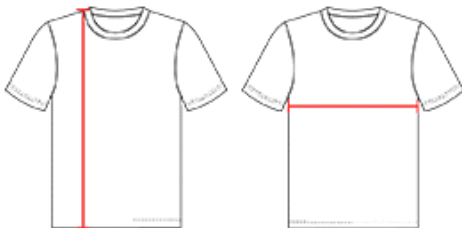

#522MMY **YOUTH** YOUTH BASEBALL 2 BUTTON HENLEY JERSEY

- 100% Extreme Mock Mesh Cationic Colorfast Poly With Moisture Management Fibers
- Two Button Henley Insert Placket
- Self-Material Set In Collar

COLORS

SPECIFICATIONS

Color	XXS	XS	S	M	M	L	L	XL
Piece Weight measured in pounds	0.42	0.42	0.42	0.42	0.42	0.42	0.42	0.42
Case Count # of units per case	60	90	90	90	200	70	200	70

HOW TO MEASURE

These product specifications reference a product's measurements. For sizing information and guidance, please reference our sizing charts.

BODY LENGTH

Measured on the front from the shoulder/neck intersection to the bottom of the garment.

CHEST WIDTH

Measured across the chest, 1" below the armhole seam.