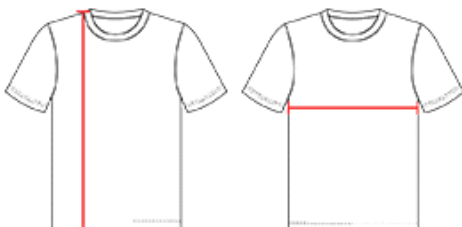

#436200 WOMEN'S PRO HEATHER WOMEN'S V-NECK TEE

- Badger heat seal logo on left sleeve
- Self-fabric collar
- 100% Heathered Polyester moisture management fabric
- Badger Sport paneled shoulder for maximum movement
- Double-needle hem

COLORS

SPECIFICATIONS

Color	XS	S	M	L	XL	2XL
Piece Weight measured in pounds	0.36	0.36	0.36	0.36	0.36	0.36
Spec Body Length measured in inches	25	26	27	28	29	30
Spec Chest Width measured in inches	16	17 1/2	19	21	23	25
Case Count # of units per case	36	36	36	36	36	36

HOW TO MEASURE

These product specifications reference a product's measurements. For sizing information and guidance, please reference our sizing charts.

BODY LENGTH

Measured on the front from the shoulder/neck intersection to the bottom of the garment.

CHEST WIDTH

Measured across the chest, 1" below the armhole seam.