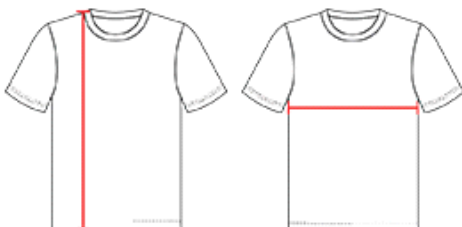

#248500 YOUTH SOLID YOUTH JERSEY

- Badger size jock tag
- 100% Polyester dazzle sleeves and 2-ply shoulder
- Embroidered Badger logo on right shoulder
- 80% Polyester/20% Spandex side panel and collar
- Moisture management/antimicrobial performance fabric
- 100% Polyester mesh body
- Double-needle hem
- Hemmed elastic sleeves
- Traditional loose fit

COLORS

SPECIFICATIONS

Color	XS	S	M	L	XL	2XL
Piece Weight measured in pounds	0.58	0.58	0.58	0.58	0.58	0.58
Spec Body Length measured in inches	28	28	29	29	30	31
Spec Chest Width measured in inches	16 1/2	17 1/2	18 1/2	19 1/2	21 1/2	22 1/2
Case Count # of units per case	36	36	36	36	36	36

HOW TO MEASURE

These product specifications reference a product's measurements. For sizing information and guidance, please reference our sizing charts.

BODY LENGTH

Measured on the front from the shoulder/neck intersection to the bottom of the garment.

CHEST WIDTH

Measured across the chest, 1" below the armhole seam.