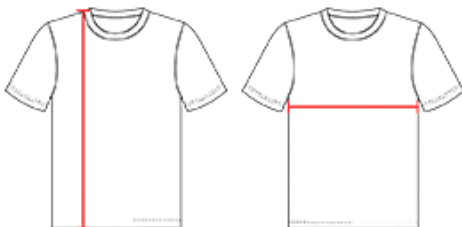

#617600 **WOMEN'S** STRIKER WOMEN'S PLACKET

- May be branded Alleson Athletic on the inside - all other aspects of the product will remain the same
- Two-button placket with piping detail
- Contrasting arrow mesh sleeve & back collar inserts
- 100% Polyester moisture management/antimicrobial performance fabric
- 100% Polyester Arrow Mesh vented back for breathability
- Double-needle hem

COLORS

SPECIFICATIONS

Color	XS	S	M	L	XL	2XL
Piece Weight measured in pounds	0.36	0.36	0.36	0.36	0.36	0.36
Spec Body Length measured in inches	25	26	27	28	29	30
Spec Chest Width measured in inches	15	17	18 1/2	20 1/2	22 1/2	24 1/2
Case Count # of units per case	36	36	36	36	36	36

HOW TO MEASURE

These product specifications reference a product's measurements. For sizing information and guidance, please reference our sizing charts.

BODY LENGTH

Measured on the front from the shoulder/neck intersection to the bottom of the garment.