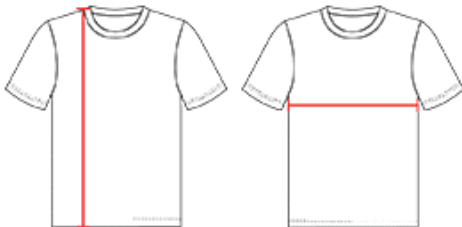

#831VSJG GIRLS' GIRLS DIG SHORT SLEEVE VOLLEYBALL JERSEY

- 100% Extreme Microfiber Cationic Colorfast Polyester With Moisture Management Fibers
- 60% Cationic Colorfast Polyester/40% Polyesterwith Moisture Management Fibers
- Solid Color Body With Matching Body Color Heatherraglan Sleeves
- Side And Front Collar Inserts
- Body Fabric Has Powerful Stretch And Recovery Forfull Range Of Motion In All Areas
- Flat Lock Seamed At Armholes To Reduce Frictionand Improve Durability

COLORS

SPECIFICATIONS

Color	S	M	L
Piece Weight measured in pounds	0.25	0.25	0.25
Case Count # of units per case	110	110	110

HOW TO MEASURE

These product specifications reference a product's measurements. For sizing information and guidance, please reference our sizing charts.

BODY LENGTH

Measured on the front from the shoulder/neck intersection to the bottom of the garment.

CHEST WIDTH

Measured across the chest, 1" below the armhole seam.