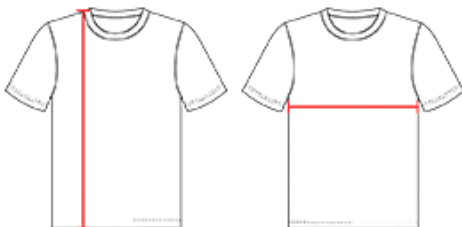

#256400 **YOUTH** B-CORE YOUTH LAX REV. JERSEY

- Badger size jock tag
- Individually hemmed bottom for easy access screening
- 100% Polyester moisture management/antimicrobial performance fabric
- Double-needle hem
- Reversible

COLORS

SPECIFICATIONS

Color	S/M	L/XL
Piece Weight measured in pounds	0.31	0.31
Spec Body Length measured in inches	19	21
Spec Chest Width measured in inches	17	19
Case Count # of units per case	36	36

HOW TO MEASURE

These product specifications reference a product's measurements. For sizing information and guidance, please reference our sizing charts.

BODY LENGTH

Measured on the front from the shoulder/neck intersection to the bottom of the garment.