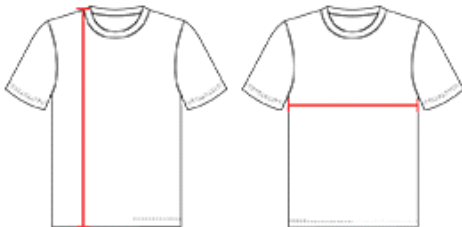

#SG101A MEN'S ADULT LONG SLEEVE GOALIE SOCCER JERSEY

- 100% Extreme Diamond Knit Mock Mesh Cationic Colorfast Polyester With Moisture Management fibers
- 100% Polyester Rib Knit
- Solid Color Diamond Knit Goalie Soccer Jersey with Reverse Facing Diamond Knit Set-In Long Sleeves
- Matching Body Color Set-In Ribbed Crew Neckcollar
- 1" Cuff At Sleeve End
- Straight Hemmed Bottom And Sleeves

COLORS

SPECIFICATIONS

Color	S	M	M	L	L	XL	XL	2XL
Piece Weight measured in pounds	0.51	0.51	0.51	0.51	0.51	0.51	0.51	0.51
Case Count # of units per case	200	200	60	200	60	200	60	60

HOW TO MEASURE

These product specifications reference a product's measurements. For sizing information and guidance, please reference our sizing charts.

BODY LENGTH

Measured on the front from the shoulder/neck intersection to the bottom of the garment.

CHEST WIDTH

Measured across the chest, 1" below the armhole seam.