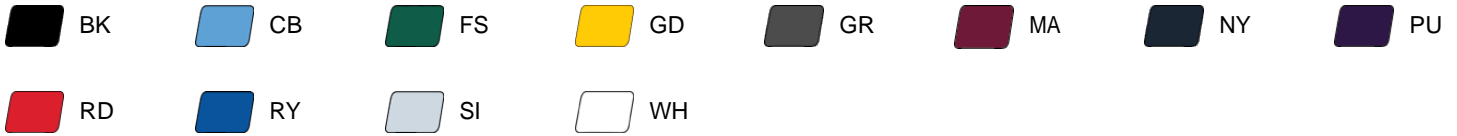

#417000 **MEN'S** VENT BACK TEE

- Badger heat seal logo on left sleeve
- Self-fabric collar
- Badger sport paneled shoulder for maximum movement
- 100% polyester moisture management/antimicrobial performance fabric
- Double-needle hem
- 100% Polyester Arrow mesh fabric vented back for breathability

COLORS

SPECIFICATIONS

Color	XS	S	M	L	XL	2XL	2XL	3XL	4XL	4XL
Piece Weight measured in pounds	0.36	0.36	0.36	0.36	0.36	0.36	0.36	0.36	0.36	0.36
Spec Body Length measured in inches	28	29	30	31	32	33	33	34	35	35
Spec Chest Width measured in inches	17	19	21	23	25	27	27	29	31	31
Case Count # of units per case	36	36	36	36	36	36	24	24	24	36