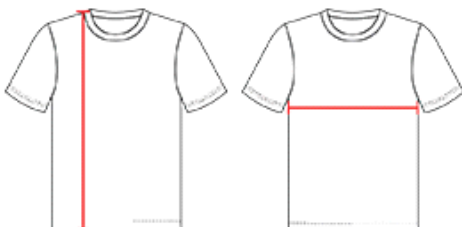

#417000 **MEN'S** VENT BACK TEE

- Badger heat seal logo on left sleeve
- Self-fabric collar
- Badger sport paneled shoulder for maximum movement
- 100% polyester moisture management/antimicrobial performance fabric
- Double-needle hem
- 100% Polyester Arrow mesh fabric vented back for breathability

COLORS

SPECIFICATIONS

Color	XS	S	M	L	XL	2XL	2XL	3XL	4XL	4XL
Piece Weight measured in pounds	0.36	0.36	0.36	0.36	0.36	0.36	0.36	0.36	0.36	0.36
Spec Body Length measured in inches	28	29	30	31	32	33	33	34	35	35
Spec Chest Width measured in inches	17	19	21	23	25	27	27	29	31	31
Case Count # of units per case	36	36	36	36	36	36	24	24	24	36

HOW TO MEASURE

These product specifications reference a product's measurements. For sizing information and guidance, please reference our sizing charts.

BODY LENGTH

Measured on the front from the shoulder/neck intersection to the bottom of the garment.

CHEST WIDTH

Measured across the chest, 1" below the armhole seam.