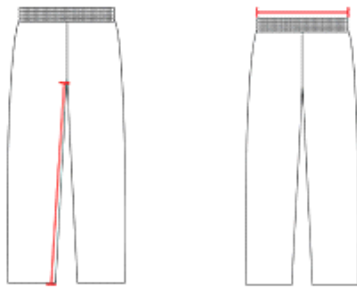

#655WLB MEN'S ADULT CRUSH PREMIER BRAIDED BASEBALL PANT

- 100% Dura-Stretch double-knit polyester
- Relaxed fit wide leg with open hemmed bottom
- Leg opening has a hook and loop closure mechanism for instant seam adjustment
- Single row colored 3/16" soutache sewn down both sides of pant
- Double layer knee construction for enhanced sliding protection
- 100% DURA-Light mesh vented back knee for increased breathability and comfort
- 2 1/2" Gripper elastic waistband for a secure uniform fit
- 5 pro-style belt loops
- Zipper fly-two snap closure

COLORS

SPECIFICATIONS

Color	S	M	L	XL	2XL	3XL
Piece Weight measured in pounds	0.54	0.54	0.54	0.54	0.54	0.54
Case Count # of units per case	38	38	38	38	38	38

HOW TO MEASURE

These product specifications reference a product's measurements. For sizing information and guidance, please reference our sizing charts.

WAIST WIDTH

Measured across the top of the waist opening.

INSEAM

Measured from crotch point to bottom leg opening.