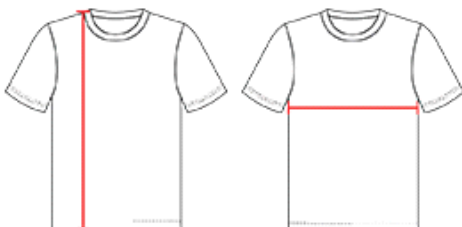

# #249000 **YOUTH** STRETCH YOUTH JERSEY

- Badger size jock tag
- 100% Polyester dazzle sleeves and 2-ply shoulder
- Embroidered Badger logo on right shoulder
- Double-needle hem w/ back vent
- Moisture management/antimicrobial performance fabric
- Pro tapered tight fit
- Hemmed elastic sleeves
- 88% Polyester/ 12% Spandex stretch mesh body

## SPECIFICATIONS

Color	XS	S	M	L	XL	2XL
<b>Piece Weight</b> measured in pounds	0.58	0.58	0.58	0.58	0.58	0.58
<b>Spec Body Length</b> measured in inches	27	27	28	28	29	30
<b>Spec Chest Width</b> measured in inches	16	17	18	19	21	22
<b>Case Count</b> # of units per case	36	36	36	36	36	36

### BODY LENGTH

Measured on the front from the shoulder/neck intersection to the bottom of the garment.