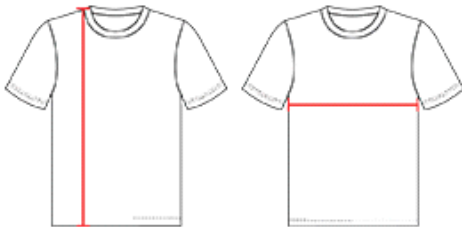

HOW TO MEASURE

These product specifications reference a product's measurements. For sizing information and guidance, please reference our sizing charts.

BODY LENGTH

Measured on the front from the shoulder/neck intersection to the bottom of the garment.

CHEST WIDTH

Measured across the chest, 1" below the armhole seam.