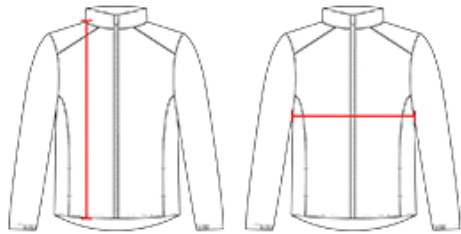

#772100 MEN'S

BLITZ OUTER-CORE JACKET

- 100% Polyester fabric
- Contrasting inside collar
- shoulder and sleeve inserts
- Badger sport shoulder for maximum movement
- Self-fabric collar with full length locking zipper Two front zipper pockets with headset opening
- Soft elastic binding on sleeve and bottom hem
- Drop tail hem
- Badger "B" woven loop label on bottom hem

HOW TO MEASURE

These product specifications reference a product's measurements. For sizing information and guidance, please reference our sizing charts.

BODY LENGTH

Measured on the front from the shoulder/neck intersection to the bottom of the garment.