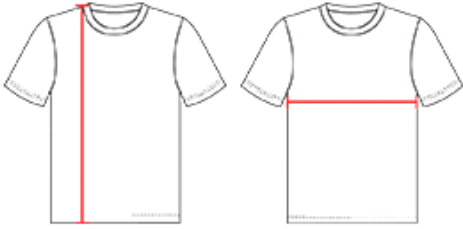

#419100 MEN'S BLEND TEE

- Badger heat seal logo on left sleeve
- Self-fabric collar
- Badger Sport paneled shoulder for maximum movement
- Double-needle hem
- 100% Sublimated Polyester moisture management/antimicrobial fabric

COLORS

SPECIFICATIONS

Color	XS	S	M	L	XL	2XL	3XL	4XL
Piece Weight measured in pounds	0.36	0.36	0.36	0.36	0.36	0.36	0.36	0.36
Spec Body Length measured in inches	28	29	30	31	32	33	34	35
Spec Chest Width measured in inches	17	19	21	23	25	27	29	31
Case Count # of units per case	36	36	36	36	36	36	24	24

HOW TO MEASURE

These product specifications reference a product's measurements.
For sizing information and guidance, please reference our sizing charts.

BODY LENGTH

Measured on the front from the shoulder/neck intersection to the bottom of the garment.