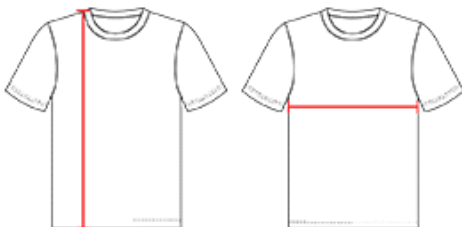

#266100 **YOUTH** AERO YOUTH SINGLET

- 100% Polyester moisture management/antimicrobial performance fabric
- Badger heat seal logo on center back
- Double-needle hem
- Contrast front and back inserts
- Self-fabric binding neck and armhole

COLORS

SPECIFICATIONS

Color	XS	S	M	L	XL
Piece Weight measured in pounds	0.24	0.24	0.24	0.24	0.24
Spec Body Length measured in inches	20	21	22	23	24
Spec Chest Width measured in inches	13	14	15	16	17
Case Count # of units per case	36	36	36	36	36

HOW TO MEASURE

These product specifications reference a product's measurements. For sizing information and guidance, please reference our sizing charts.

BODY LENGTH

Measured on the front from the shoulder/neck intersection to the bottom of the garment.