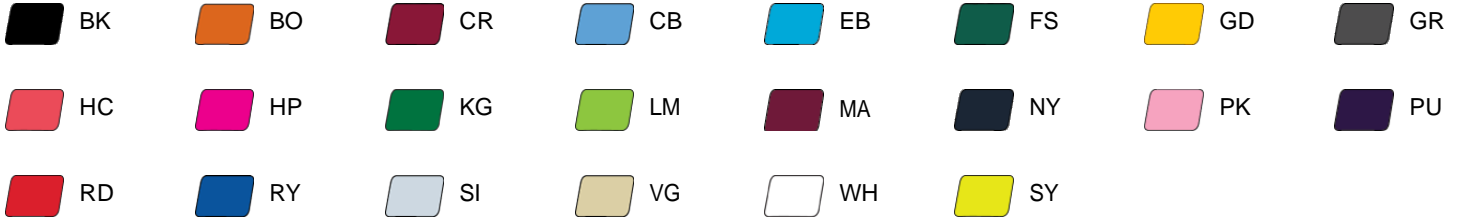

#416000 **WOMEN'S** B-CORE WOMEN'S TEE

- Badger heat seal logo on left sleeve
- Self-fabric collar
- Badger Sport paneled shoulder for maximum movement
- 100% Polyester moisture management/antimicrobial performance fabric
- Double-needle hem

COLORS

SPECIFICATIONS

Color	XS	S	M	L	XL	2XL
Piece Weight measured in pounds	0.36	0.36	0.36	0.36	0.36	0.36
Spec Body Length measured in inches	25	26	27	28	29	30
Spec Chest Width measured in inches	16	17.5	19	21	23	25
Case Count # of units per case	36	36	36	36	36	36