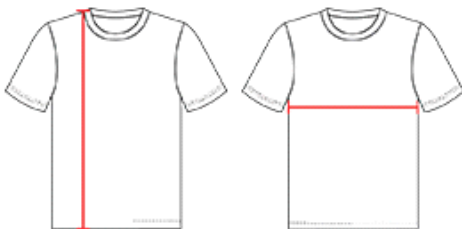

#831VLJG **GIRLS'** GIRLS DIG LONG SLEEVE VOLLEYBALL JERSEY

- 100% Extreme Microfiber Cationic Colorfast Polyester With Moisture Management Fibers
- 60% Cationic Colorfast Polyester/40% Polyesterwith Moisture Management Fibers
- Solid Color Body With Matching Body Colorheather Long Sleeve Arm
- Side And Front Collar Inserts
- Body Fabric Has Powerful Stretch And Recovery Forfull Range Of Motion In All Areas
- Hex Shaped Overlapped Collar With Heather Bodycolored Front V-Neck

COLORS

SPECIFICATIONS

Color	S	M	L
Piece Weight measured in pounds	0.29	0.29	0.29
Case Count # of units per case	100	100	100

HOW TO MEASURE

These product specifications reference a product's measurements. For sizing information and guidance, please reference our sizing charts.

BODY LENGTH

Measured on the front from the shoulder/neck intersection to the bottom of the garment.

CHEST WIDTH

Measured across the chest, 1" below the armhole seam.