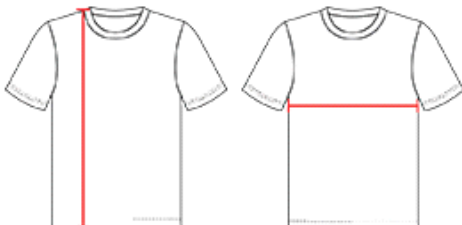

# #706Y **YOUTH** YOUTH GRIND FOOTBALL PRACTICE GAME JERSEY

- Waist Length Pro-Flex Cut Tailored Jersey Contrours To The Shoulder And Arms
- 100% Extreme Porthole Mesh Body Front And Back With Dazzle Cuffs And Collar
- Extreme Dazzle Double Ply Yoke And Sleeves With Set-In Mitered V Neck With Bar Tack Reinforcement
- Pro-Flex Cut Cover Hemmed Elastic Sleeve Cuffs

## SPECIFICATIONS

Color	S	M	L	XL
<b>Piece Weight</b> measured in pounds	0.51	0.51	0.51	0.51
<b>Case Count</b> # of units per case	96	96	96	96

### BODY LENGTH

Measured on the front from the shoulder/neck intersection to the bottom of the garment.