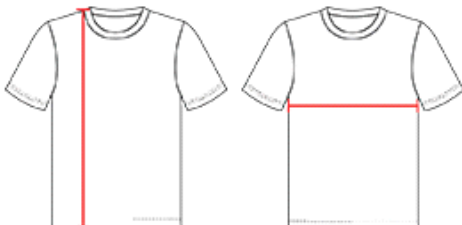

#515000 **MEN'S** C2 COLORBLOCK TEE

- Self-fabric collar
- 100% Polyester moisture management/antimicrobial performance fabric
- Contrast side panels
- Double-needle hem

COLORS

SPECIFICATIONS

Color	XS	S	M	L	XL	2XL	3XL	4XL
Piece Weight measured in pounds	0.27	0.27	0.27	0.27	0.27	0.27	0.27	0.27
Spec Body Length measured in inches	28	29	30	31	32	33	34	35
Spec Chest Width measured in inches	16	18	20	22	24	26	28	30
Case Count # of units per case	72	72	72	72	72	72	36	36

HOW TO MEASURE

These product specifications reference a product's measurements. For sizing information and guidance, please reference our sizing charts.

BODY LENGTH

Measured on the front from the shoulder/neck intersection to the bottom of the garment.

CHEST WIDTH

Measured across the chest, 1" below the armhole seam.