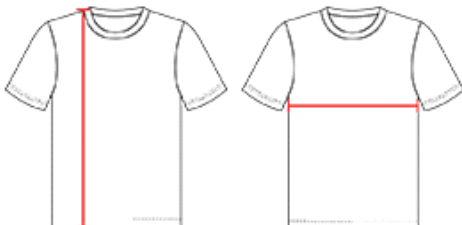

#215200 **YOUTH** DIGITAL SPORT YOUTH TEE

- Badger heat seal logo on left sleeve
- Self-fabric collar
- Sublimated shoulder panels and sleeves
- Badger sport paneled shoulder for maximum movement
- 100% Polyester moisture management/antimicrobial performance fabric
- Double-needle hem

COLORS

SPECIFICATIONS

Color	XS	S	M	L	XL
Piece Weight measured in pounds	0.25	0.25	0.25	0.25	0.25
Spec Body Length measured in inches	21	23	25	26	27
Spec Chest Width measured in inches	15	16	17	18	19
Case Count # of units per case	36	36	36	36	36

HOW TO MEASURE

These product specifications reference a product's measurements. For sizing information and guidance, please reference our sizing charts.

BODY LENGTH

Measured on the front from the shoulder/neck intersection to the bottom of the garment.

CHEST WIDTH

Measured across the chest, 1" below the armhole seam.