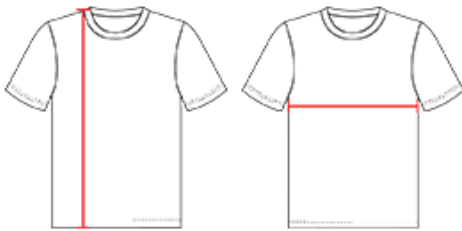

#5063CHY YOUTH YOUTH 2 BUTTON HENLEY BASEBALL JERSEY

- 100% Extreme Pin Dot Mesh Cationic Colorfast Polyester
- Two Button Henley With Inset Placket And Contrasting Raglan Sleeves
- Color Body Is Extreme Microfiber To Increase Breathability Comfort And Mobility
- Two Color Raglan Sleeve Design With Contrasting Colors; Top Of Sleeve Is Extreme Microfiber and Middle Sleeve Insert Is Extreme Pin Dot Mesh for Increased Breathability And Range Of Motion
- Straight Hemmed Bottom

COLORS

SPECIFICATIONS

Color	XXS	XS	S	S	M	M	L	L	XL
Piece Weight measured in pounds	0.38	0.38	0.38	0.38	0.38	0.38	0.38	0.38	0.38
Case Count # of units per case	50	80	80	200	80	200	60	200	60

HOW TO MEASURE

These product specifications reference a product's measurements. For sizing information and guidance, please reference our sizing charts.

BODY LENGTH

Measured on the front from the shoulder/neck intersection to the bottom of the garment.

CHEST WIDTH

Measured across the chest, 1" below the armhole seam.