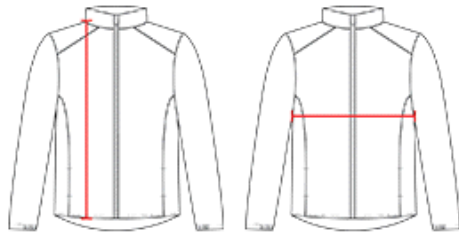

#3J13A MEN'S ADULT MULTI SPORT TRAVEL JACKET

- 100% Polyester Wind Resistant Breathable Microfiber With Soft Hand
- Solid Color Body Outer Shell With Contrast Color Piping
- Main Body Color Matches Extreme Mock Mesh Inserts On Front Of Chest
- Front Sides And Upper Back

COLORS

SPECIFICATIONS

Color	S	M	L	XL	2XL	3XL
Piece Weight measured in pounds	0.51	0.51	0.51	0.51	0.51	0.51
Case Count # of units per case	40	40	40	40	30	20

HOW TO MEASURE

These product specifications reference a product's measurements. For sizing information and guidance, please reference our sizing charts.

BODY LENGTH

Measured on the front from the shoulder/neck intersection to the bottom of the garment.

CHEST WIDTH

Measured across the chest, 1" below the armhole seam.