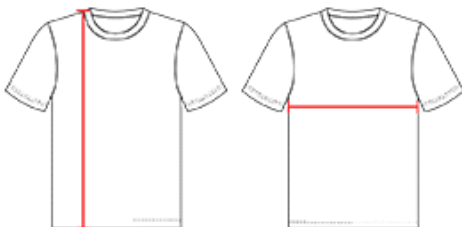

#220200 **YOUTH** LINK YOUTH TEE

- 100% polyester moisture management/antimicrobial performance fabric
- Sublimated back body
- Badger sport shoulder for maximum movement
- Self-fabric collar
- Double-needle hem
- Badger heat seal logo on left sleeve

COLORS

SPECIFICATIONS

| Color | XS | S | M | L | XL |
|---|------|------|------|------|------|
| Piece Weight measured in pounds | 0.25 | 0.25 | 0.25 | 0.25 | 0.25 |
| Spec Body Length measured in inches | 21 | 23 | 25 | 26 | 27 |
| Spec Chest Width measured in inches | 15 | 16 | 17 | 18 | 19 |
| Case Count # of units per case | 36 | 36 | 36 | 36 | 36 |

HOW TO MEASURE

These product specifications reference a product's measurements. For sizing information and guidance, please reference our sizing charts.

BODY LENGTH

Measured on the front from the shoulder/neck intersection to the bottom of the garment.

CHEST WIDTH

Measured across the chest, 1" below the armhole seam.