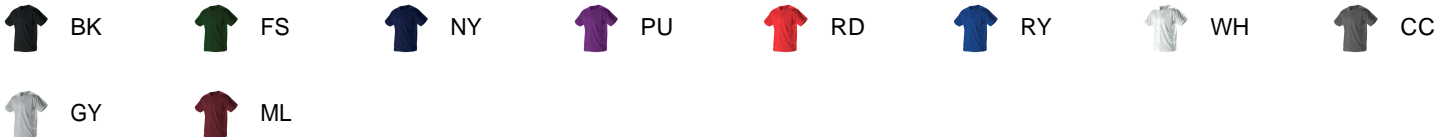

#52MFFJY **YOUTH**

YOUTH FAUX FRONT MESH BASEBALL JERSEY

- 100% Extreme Dura Light Mesh Cationic Colorfast Polyester
- Solid Color Faux Front Jersey - Two Functioning buttons Are Faux Front Reduces Overall Weight and Creates A Full Button Look
- Six Button Front (Buttons & Placket Spaced For Lettering)
- Set-In Sleeves

COLORS

SPECIFICATIONS

Color	S	M	L	XL
Piece Weight measured in pounds	0.51	0.51	0.51	0.51
Case Count # of units per case	108	108	108	108

HOW TO MEASURE

These product specifications reference a product's measurements. For sizing information and guidance, please reference our sizing charts.