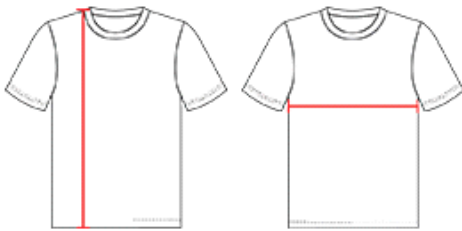

#SJ102A MEN'S

ADULT HEADER SOCCER JERSEY

- 100% Extreme Diamond Knit Mock Mesh Cationic Colorfast Polyester With Moisture Managementfibers
- 100% Polyester Rib Knit
- Solid Color Diamond Knit Body With Contrast Color Body Fabric Inserts On Shoulders
- Body Color Reverse Facing Diamond Knit Set-Inshort Sleeves With Contrast Color Over Hemmedsleeve End Binding
- Matching Body Color Set-In Ribbed Crew Neck Collar
- Straight Hemmed Bottom And Sleeves

COLORS

SPECIFICATIONS

Color	S	S	M	M	M	L	L	L	XL	XL	XL	2XL	2XL	2XL
Piece Weight measured in pounds	0.38	0.38	0.38	0.38	0.38	0.38	0.38	0.38	0.38	0.38	0.38	0.38	0.38	0.38
Case Count # of units per case	200	65	200	100	65	200	100	65	200	100	65	200	65	100

HOW TO MEASURE

These product specifications reference a product's measurements. For sizing information and guidance, please reference our sizing charts.

BODY LENGTH

Measured on the front from the shoulder/neck intersection to the bottom of the garment.