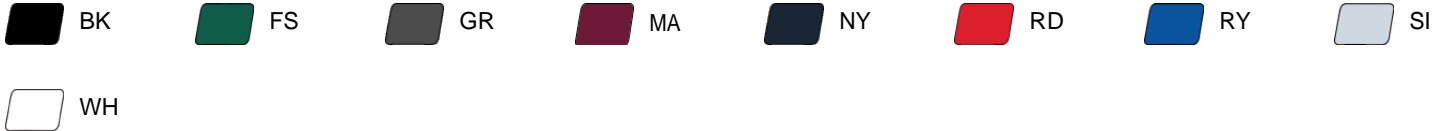

#412700 **MEN'S** B-CORE POCKETED 7" SHORT

- Badger heat seal logo on left hip
- 100% Polyester moisture management/antimicrobial performance fabric
- Two deep side seam pockets
- 2" Covered elastic waistband and drawcord
- Athletic cut and superior fit
- Double-needle hem
- 7" Inseam

COLORS

SPECIFICATIONS

Color	S	S	M	M	L	L	XL	XL	2XL	2XL	2XL	3XL	3XL	3XL	4XL	4XL	4XL
Piece Weight measured in pounds	0.48	0.48	0.48	0.48	0.48	0.48	0.48	0.48	0.63	0.63	0.63	0.63	0.63	0.63	0.63	0.63	0.63
Case Count # of units per case	36	24	36	24	36	24	36	24	24	36	100	24	36	100	36	24	60