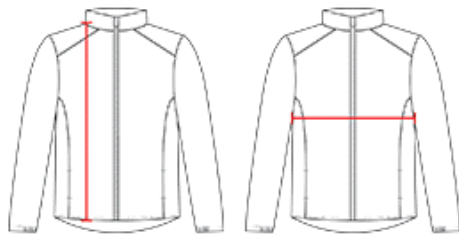

#792100 **WOMEN'S** BLITZ OUTER-CORE WOMEN'S JACKET

- 100% Polyester fabric
- Contrasting inside collar
- shoulder and sleeve inserts
- Badger sport shoulder for maximum movement
- Self-fabric collar with full length locking zipper Two front zipper pockets with headset opening
- Soft elastic binding on sleeve and bottom hem
- Drop tail hem
- Badger "B" woven loop label on bottom hem

COLORS

SPECIFICATIONS

Color	XS	S	M	L	XL	2XL
Piece Weight measured in pounds	0.00	0.00	0.00	0.00	0.00	0.00
Case Count # of units per case	1	1	1	1	1	1

HOW TO MEASURE

These product specifications reference a product's measurements. For sizing information and guidance, please reference our sizing charts.

BODY LENGTH

Measured on the front from the shoulder/neck intersection to the bottom of the garment.

CHEST WIDTH

Measured across the chest, 1" below the armhole seam.