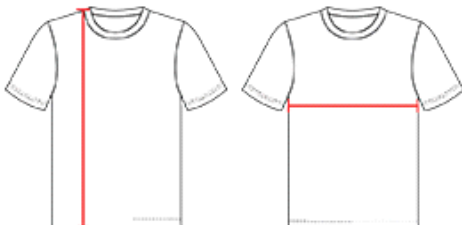

# #255100 **YOUTH** B-SLAM REV. YOUTH TANK

- May be branded Alleson Athletic on the inside - all other aspects of the product will remain the same
- Contrast side inserts
- Double-needle hemmed armholes and jersey bottom
- 100% Polyester moisture management/antimicrobial performance fabric
- Collegiate Cut
- Reversible

## SPECIFICATIONS

Color	S	M	L
<b>Piece Weight</b> measured in pounds	0.25	0.25	0.25
<b>Spec Body Length</b> measured in inches	23	25	26
<b>Spec Chest Width</b> measured in inches	15 1/2	16 1/2	17 1/2
<b>Case Count</b> # of units per case	36	36	36

### BODY LENGTH

Measured on the front from the shoulder/neck intersection to the bottom of the garment.