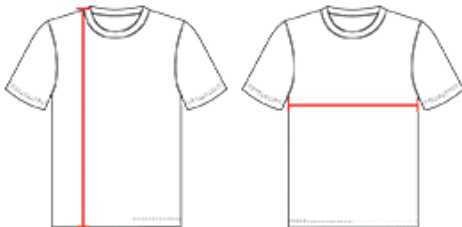

#831VSJG **GIRLS'**

GIRLS DIG SHORT SLEEVE VOLLEYBALL JERSEY

- 100% Extreme Microfiber Cationic Colorfast Polyester With Moisture Management Fibers
- 60% Cationic Colorfast Polyester/40% Polyesterwith Moisture Management Fibers
- Solid Color Body With Matching Body Color Heatherraglan Sleeves
- Side And Front Collar Inserts
- Body Fabric Has Powerful Stretch And Recovery Forfull Range Of Motion In All Areas
- Flat Lock Seamed At Armholes To Reduce Frictionand Improve Durability

COLORS

SPECIFICATIONS

Color	S	M	L
Piece Weight measured in pounds	0.25	0.25	0.25
Case Count # of units per case	110	110	110

HOW TO MEASURE

These product specifications reference a product's measurements. For sizing information and guidance, please reference our sizing charts.

BODY LENGTH

Measured on the front from the shoulder/neck intersection to the bottom of the garment.

CHEST WIDTH

Measured across the chest, 1" below the armhole seam.