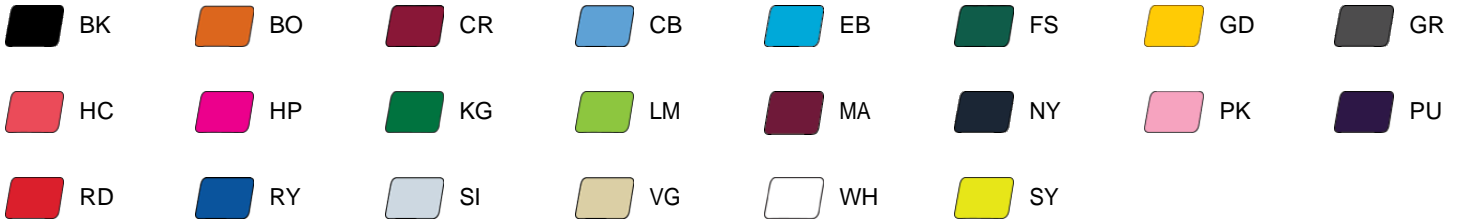

# #416000 **WOMEN'S** B-CORE WOMEN'S TEE

- Badger heat seal logo on left sleeve
- Self-fabric collar
- Badger sport paneled shoulder for maximum movement
- 100% Polyester moisture management/antimicrobial performance fabric
- Double-needle hem

## COLORS

## SPECIFICATIONS

Color	XS	S	M	L	XL	2XL
<b>Piece Weight</b> measured in pounds	0.36	0.36	0.36	0.36	0.36	0.36
<b>Spec Body Length</b> measured in inches	25	26	27	28	29	30
<b>Spec Chest Width</b> measured in inches	16	17.5	19	21	23	25
<b>Case Count</b> # of units per case	36	36	36	36	36	36