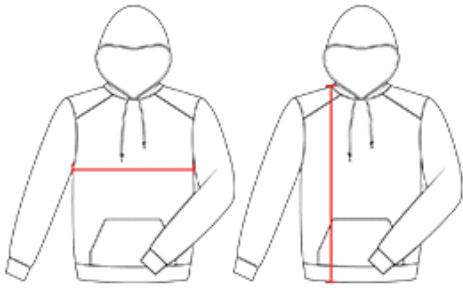

#124900 **MEN'S** ATHLETIC FLEECE SPORT HOOD

- 9.5oz Ringspun 60% cotton/40% polyester
- Two-ply hood with wide and flat tipped drawcord
- Contrast hood - drawcord - sport shoulder and sleeves
- Headset opening
- Badger Sport paneled shoulder for maximum movement
- Spandex reinforced rib knit cuffs and waistband
- Front pouch pocket

COLORS

SPECIFICATIONS

Color	XS	S	M	L	XL	2XL	3XL	4XL
Piece Weight measured in pounds	1.68	1.68	1.68	1.68	1.68	1.68	1.68	1.68
Spec Body Length measured in inches	28.5	29	29.5	30	30.5	31	31.5	32
Spec Chest Width measured in inches	19	20	22	24	26	28	30	32
Case Count # of units per case	24	24	24	24	24	24	12	12

HOW TO MEASURE

These product specifications reference a product's measurements.
For sizing information and guidance, please reference our sizing charts.

BODY LENGTH

Measured on the front from the shoulder/neck intersection to the bottom of the garment.