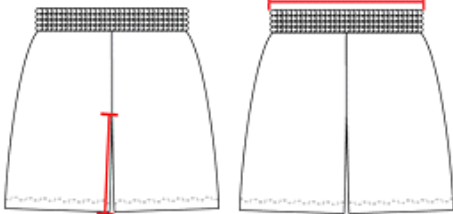

#411400 **WOMEN'S** VELOCITY WOMEN'S SHORT

- Contrast binding on side seams and leg openings
- 3" inseam
- Badger heat seal logo on left hip
- 100% Polyester moisture management/antimicrobial performance fabric
- 1.5 in Elastic waistband with drawcord

COLORS

SPECIFICATIONS

Color	XS	S	M	L	XL	2XL
Piece Weight measured in pounds	0.26	0.26	0.26	0.26	0.26	0.26
Spec Inseam	3	3	3	3	3	3
Case Count # of units per case	36	36	36	36	36	36

HOW TO MEASURE

These product specifications reference a product's measurements. For sizing information and guidance, please reference our sizing charts.

INSEAM

Measured from crotch point to bottom leg opening.

WAIST WIDTH

Measured across the top of the waist opening.