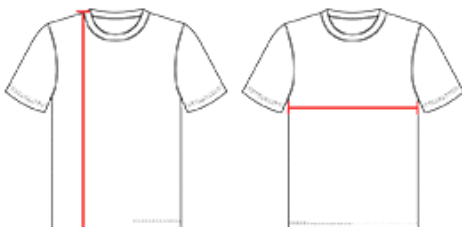

COLORS

RDHT/RDVC

RYHT/RYVC

NYHT/NYVC

BKHT/
WHVC

SPECIFICATIONS

Color	XS	S	M	L	XL
Piece Weight measured in pounds	0.50	0.50	0.50	0.50	0.50
Spec Body Length measured in inches	21	23	25	26	27
Spec Chest Width measured in inches	15	16	17	18	19
Case Count # of units per case	36	36	36	36	36

HOW TO MEASURE

These product specifications reference a product's measurements. For sizing information and guidance, please reference our sizing charts.

BODY LENGTH

Measured on the front from the shoulder/neck intersection to the bottom of the garment.

CHEST WIDTH

Measured across the chest, 1" below the armhole seam.