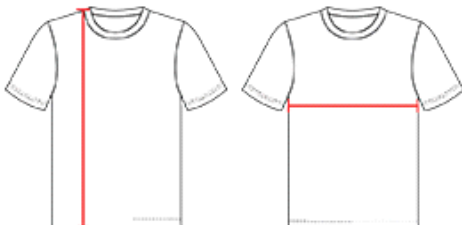

#494000 MEN'S TRI-BLEND TEE

- Badger heat seal logo on left sleeve
- Self-fabric collar
- Badger sport paneled shoulder for maximum movement
- Double-needle hem
- 65% Polyester/25% Mercerized Cotton/10% Rayon moisture management/antimicrobial performance fabric

COLORS

SPECIFICATIONS

Color	XS	S	M	L	XL	2XL	3XL	4XL
Piece Weight measured in pounds	0.36	0.36	0.36	0.36	0.36	0.36	0.36	0.36
Spec Body Length measured in inches	28	29	30	31	32	33	34	35
Spec Chest Width measured in inches	17	19	21	23	25	27	29	31
Case Count # of units per case	36	36	36	36	36	36	24	24

HOW TO MEASURE

These product specifications reference a product's measurements. For sizing information and guidance, please reference our sizing charts.

BODY LENGTH

Measured on the front from the shoulder/neck intersection to the bottom of the garment.

CHEST WIDTH

Measured across the chest, 1" below the armhole seam.