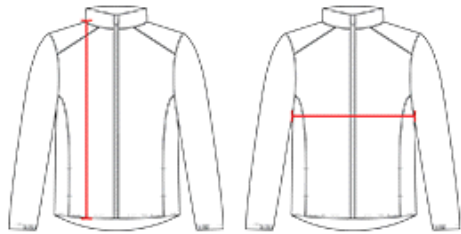

HOW TO MEASURE

These product specifications reference a product's measurements. For sizing information and guidance, please reference our sizing charts.

BODY LENGTH

Measured on the front from the shoulder/neck intersection to the bottom of the garment.

CHEST WIDTH

Measured across the chest, 1" below the armhole seam.