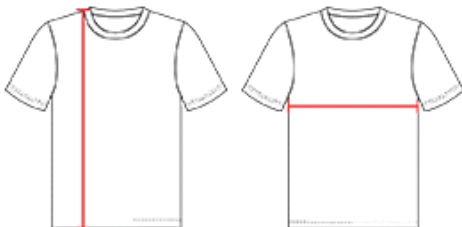

# #52MTHJ **MEN'S** ADULT TWO BUTTON MESH BASEBALL JERSEY WITH PIPING

- 100% Extreme Dura Light Mesh Cationic Colorfast Polyester
- Two Button Henley With Inset Placket
- One Row Of Self-Material
- Contrast Color Pipingsewn Into And Around Collar

## SPECIFICATIONS

Color	S	M	L	XL	2XL	3XL
<b>Piece Weight</b> measured in pounds	0.63	0.63	0.63	0.63	0.63	0.63
<b>Case Count</b> # of units per case	72	72	72	72	72	72

### BODY LENGTH

Measured on the front from the shoulder/neck intersection to the bottom of the garment.