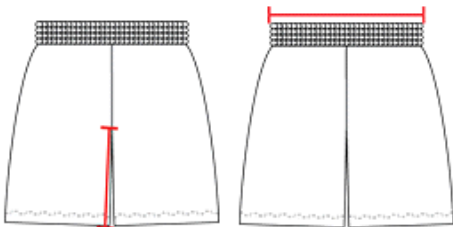

#418900 MEN'S DIGITAL PANEL SHORT

- Badger heat seal logo on left hip
- Sublimated digital side inserts
- 100% Polyester moisture management/antimicrobial performance fabric
- 2" Covered elastic waistband and drawcord
- Double-needle hem
- Two deep side pockets
- 10" inseam

COLORS

SPECIFICATIONS

| Color | S | M | L | XL | 2XL | 3XL | 4XL |
|---|------|------|------|------|------|------|------|
| Piece Weight measured in pounds | 0.48 | 0.48 | 0.48 | 0.48 | 0.48 | 0.48 | 0.48 |
| Spec Inseam | 10 | 10 | 10 | 10 | 10 | 10 | 10 |
| Case Count # of units per case | 36 | 36 | 36 | 36 | 36 | 24 | 24 |

HOW TO MEASURE

These product specifications reference a product's measurements. For sizing information and guidance, please reference our sizing charts.

INSEAM

Measured from crotch point to bottom leg opening.

WAIST WIDTH

Measured across the top of the waist opening.