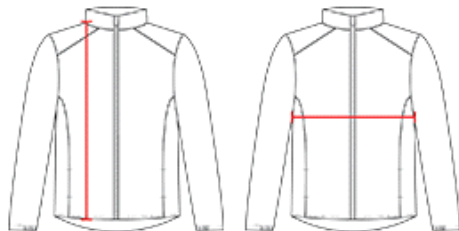

HOW TO MEASURE

These product specifications reference a product's measurements. For sizing information and guidance, please reference our sizing charts.

BODY LENGTH

Measured on the front from the shoulder/neck intersection to the bottom of the garment.

CHEST WIDTH

Measured across the chest, 1" below the armhole seam.